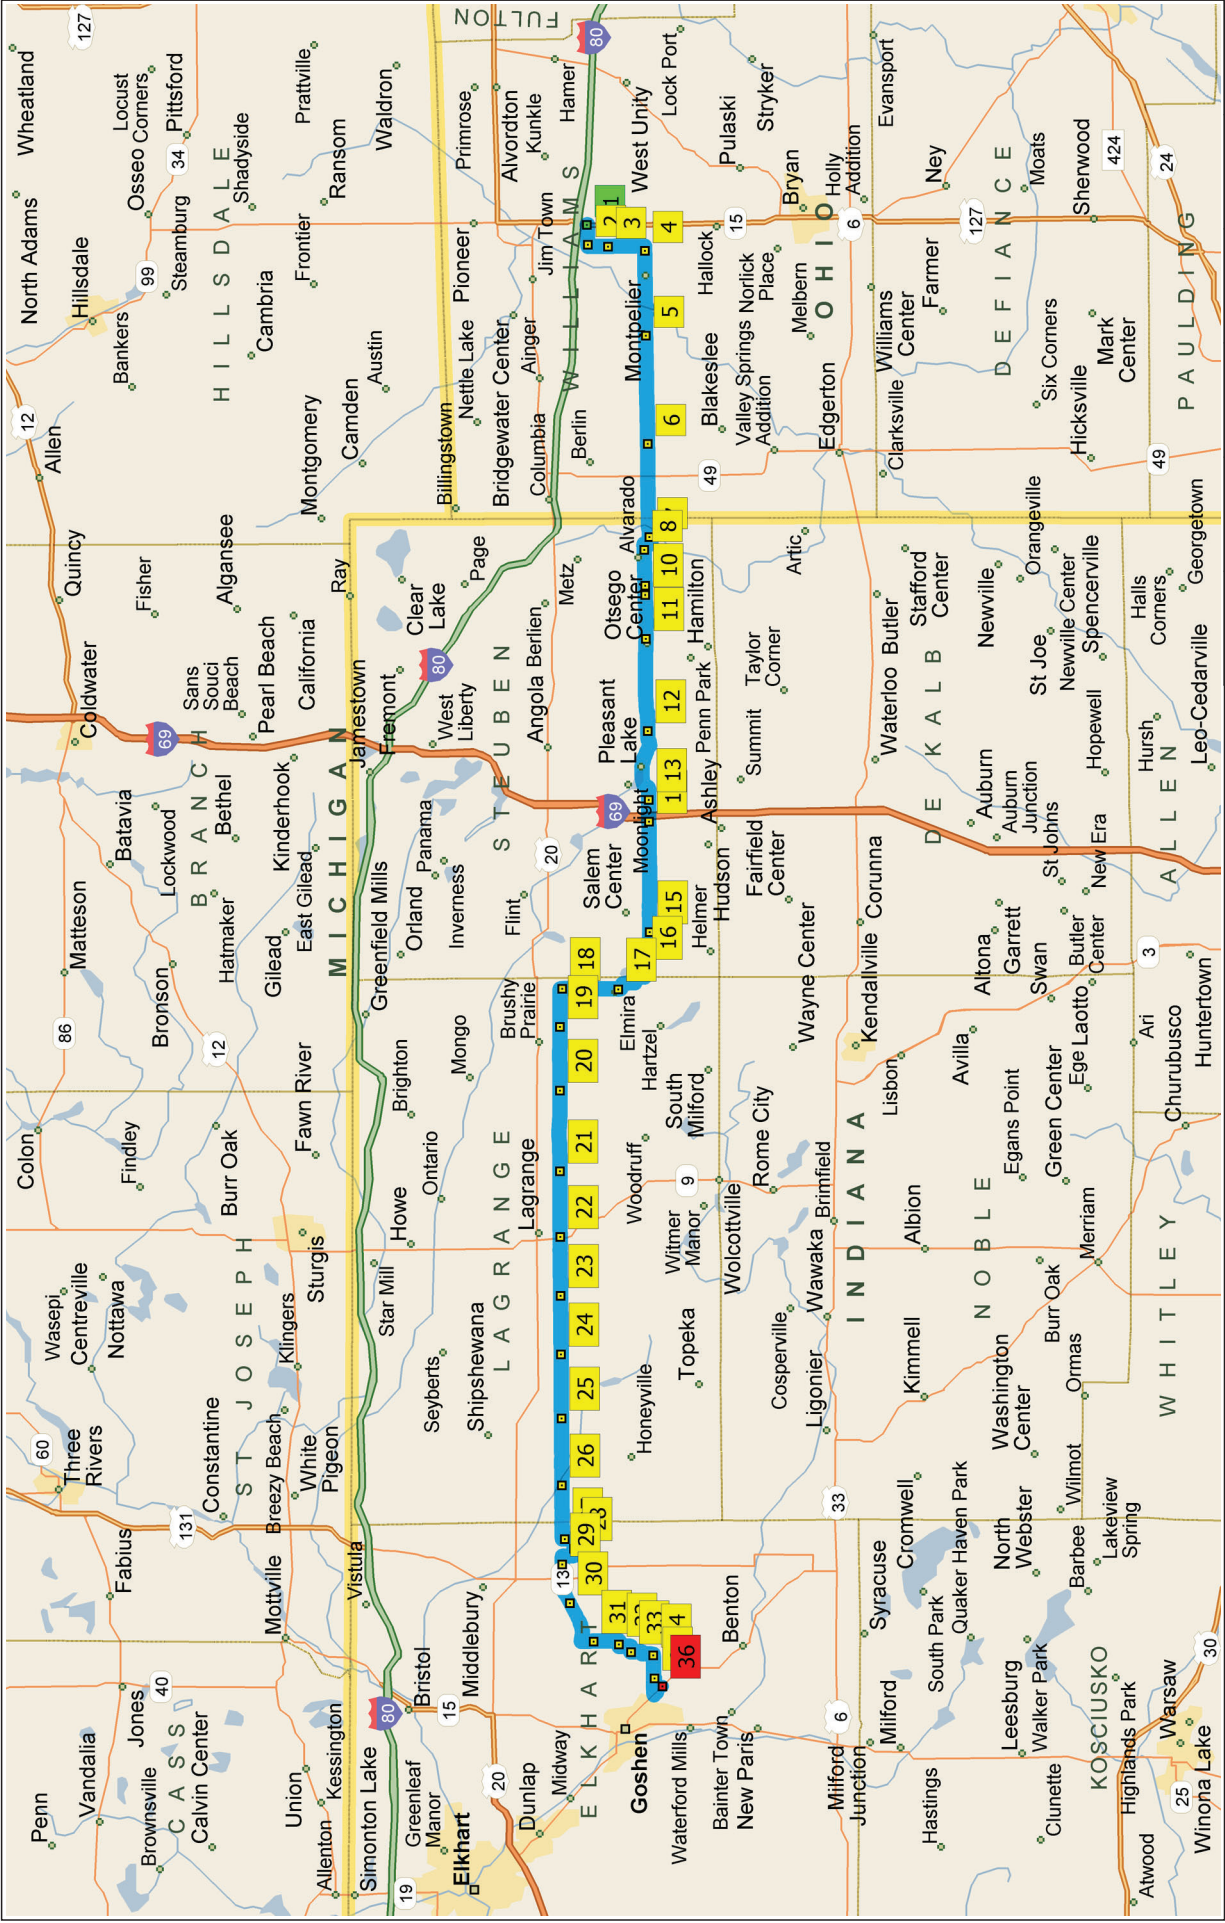

Leaving at 7:30 am Eastern Standard Time

Holiday City to Goshen 75 miles

76.6 miles; June 18, 2024

Time table is calculated for Eastern Standard Time Zone (LaPorte is in the Central Time Zone)

0 mi 10 20 30